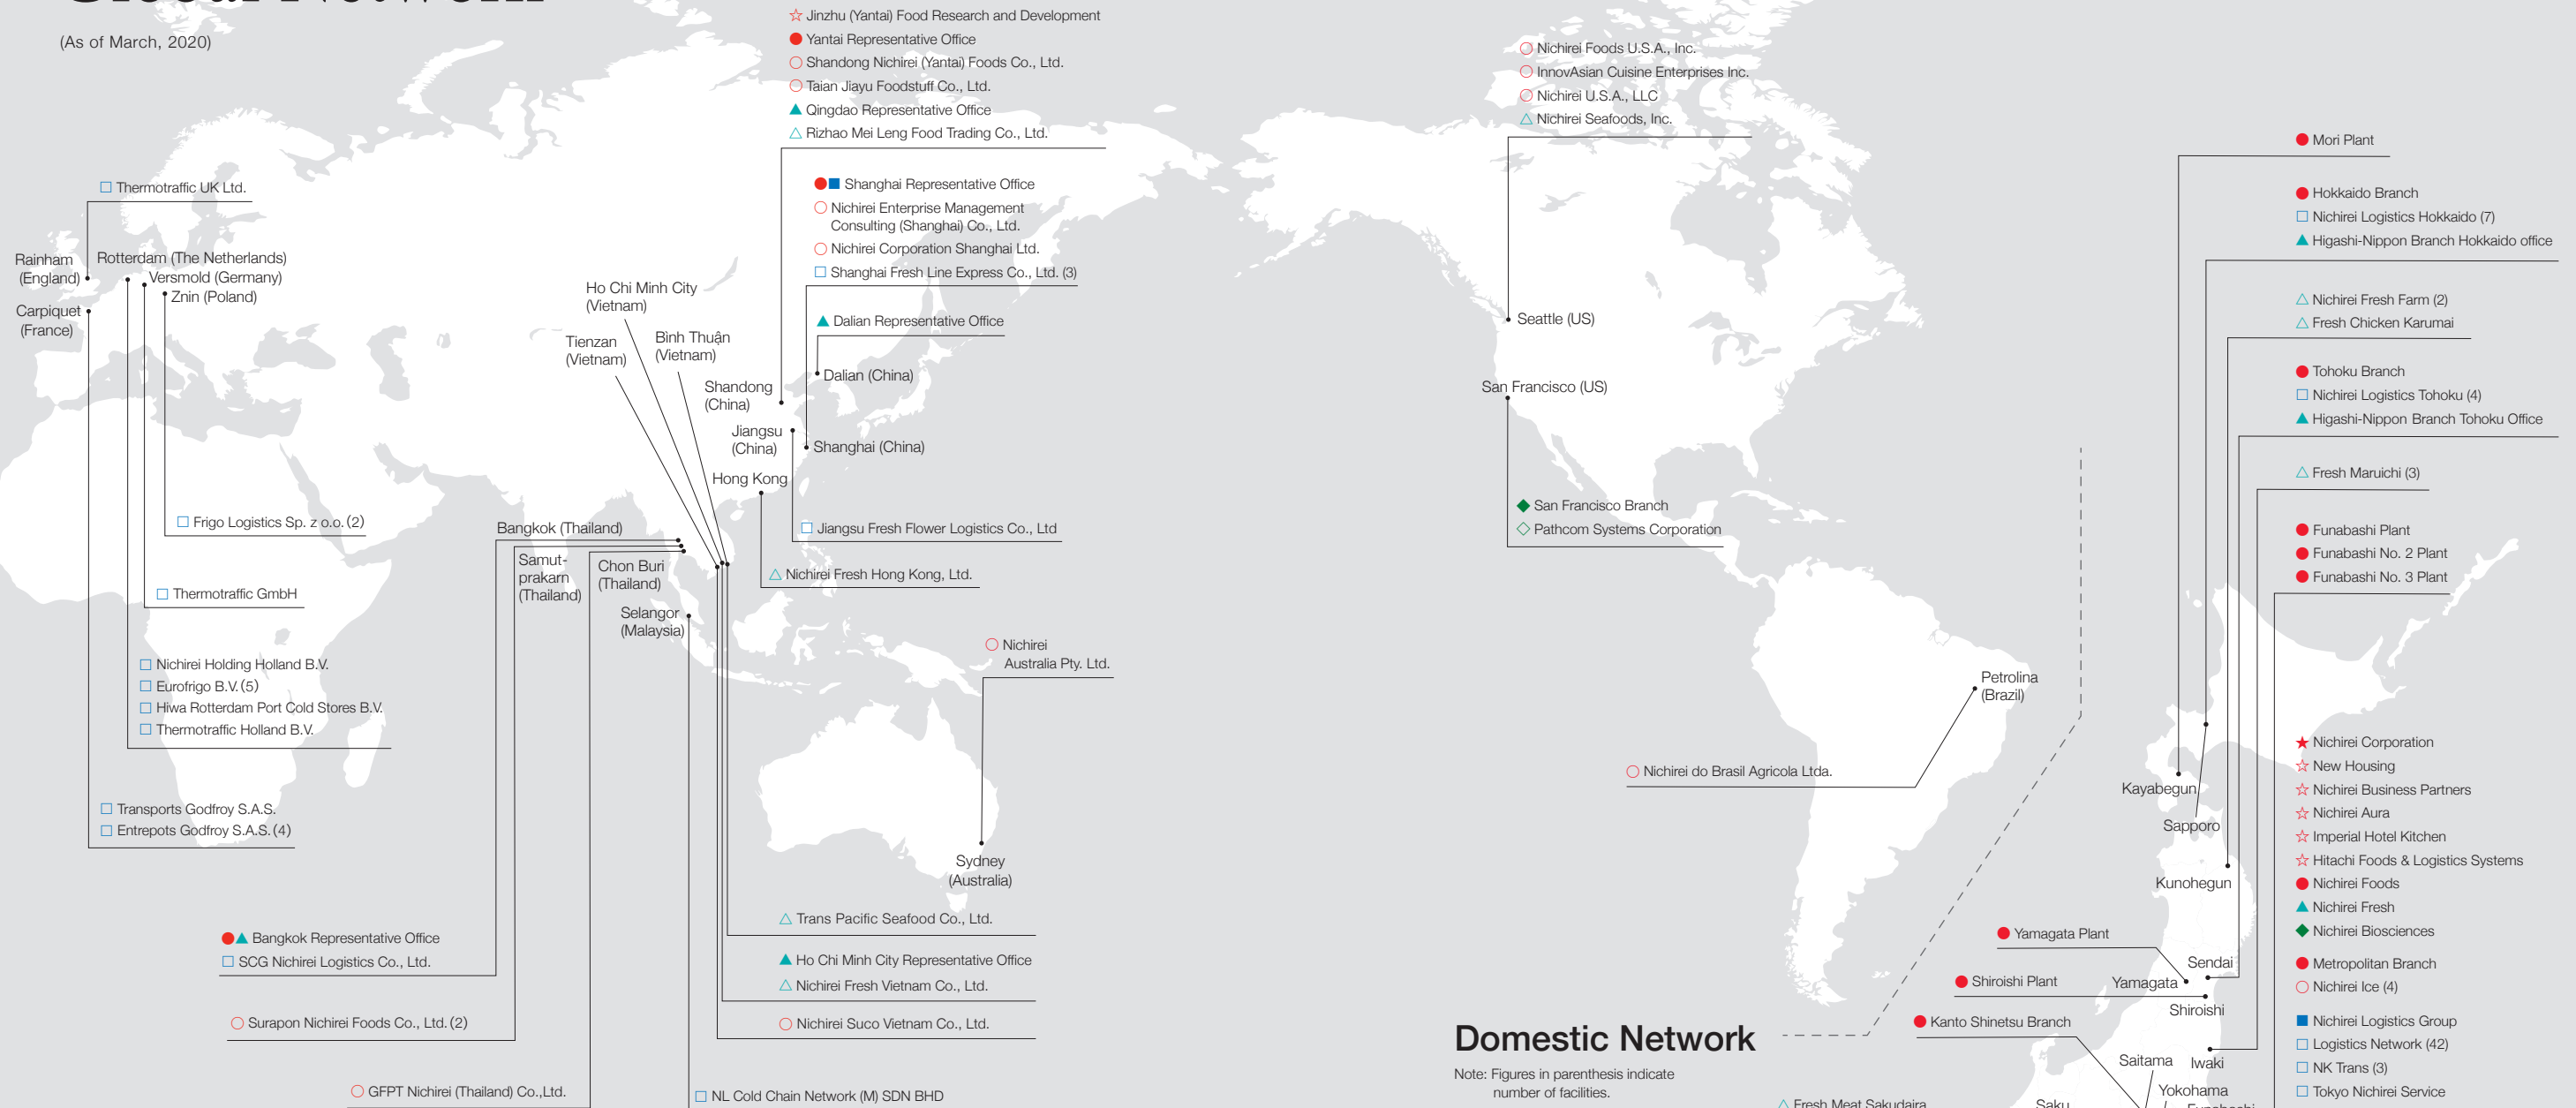

Global Network

(As of March, 2020)

At present, the Nichirei Group conducts business in 14 countries and areas throughout the world.

Domestic Network

Note: Figures in parenthesis indicate number of facilities.