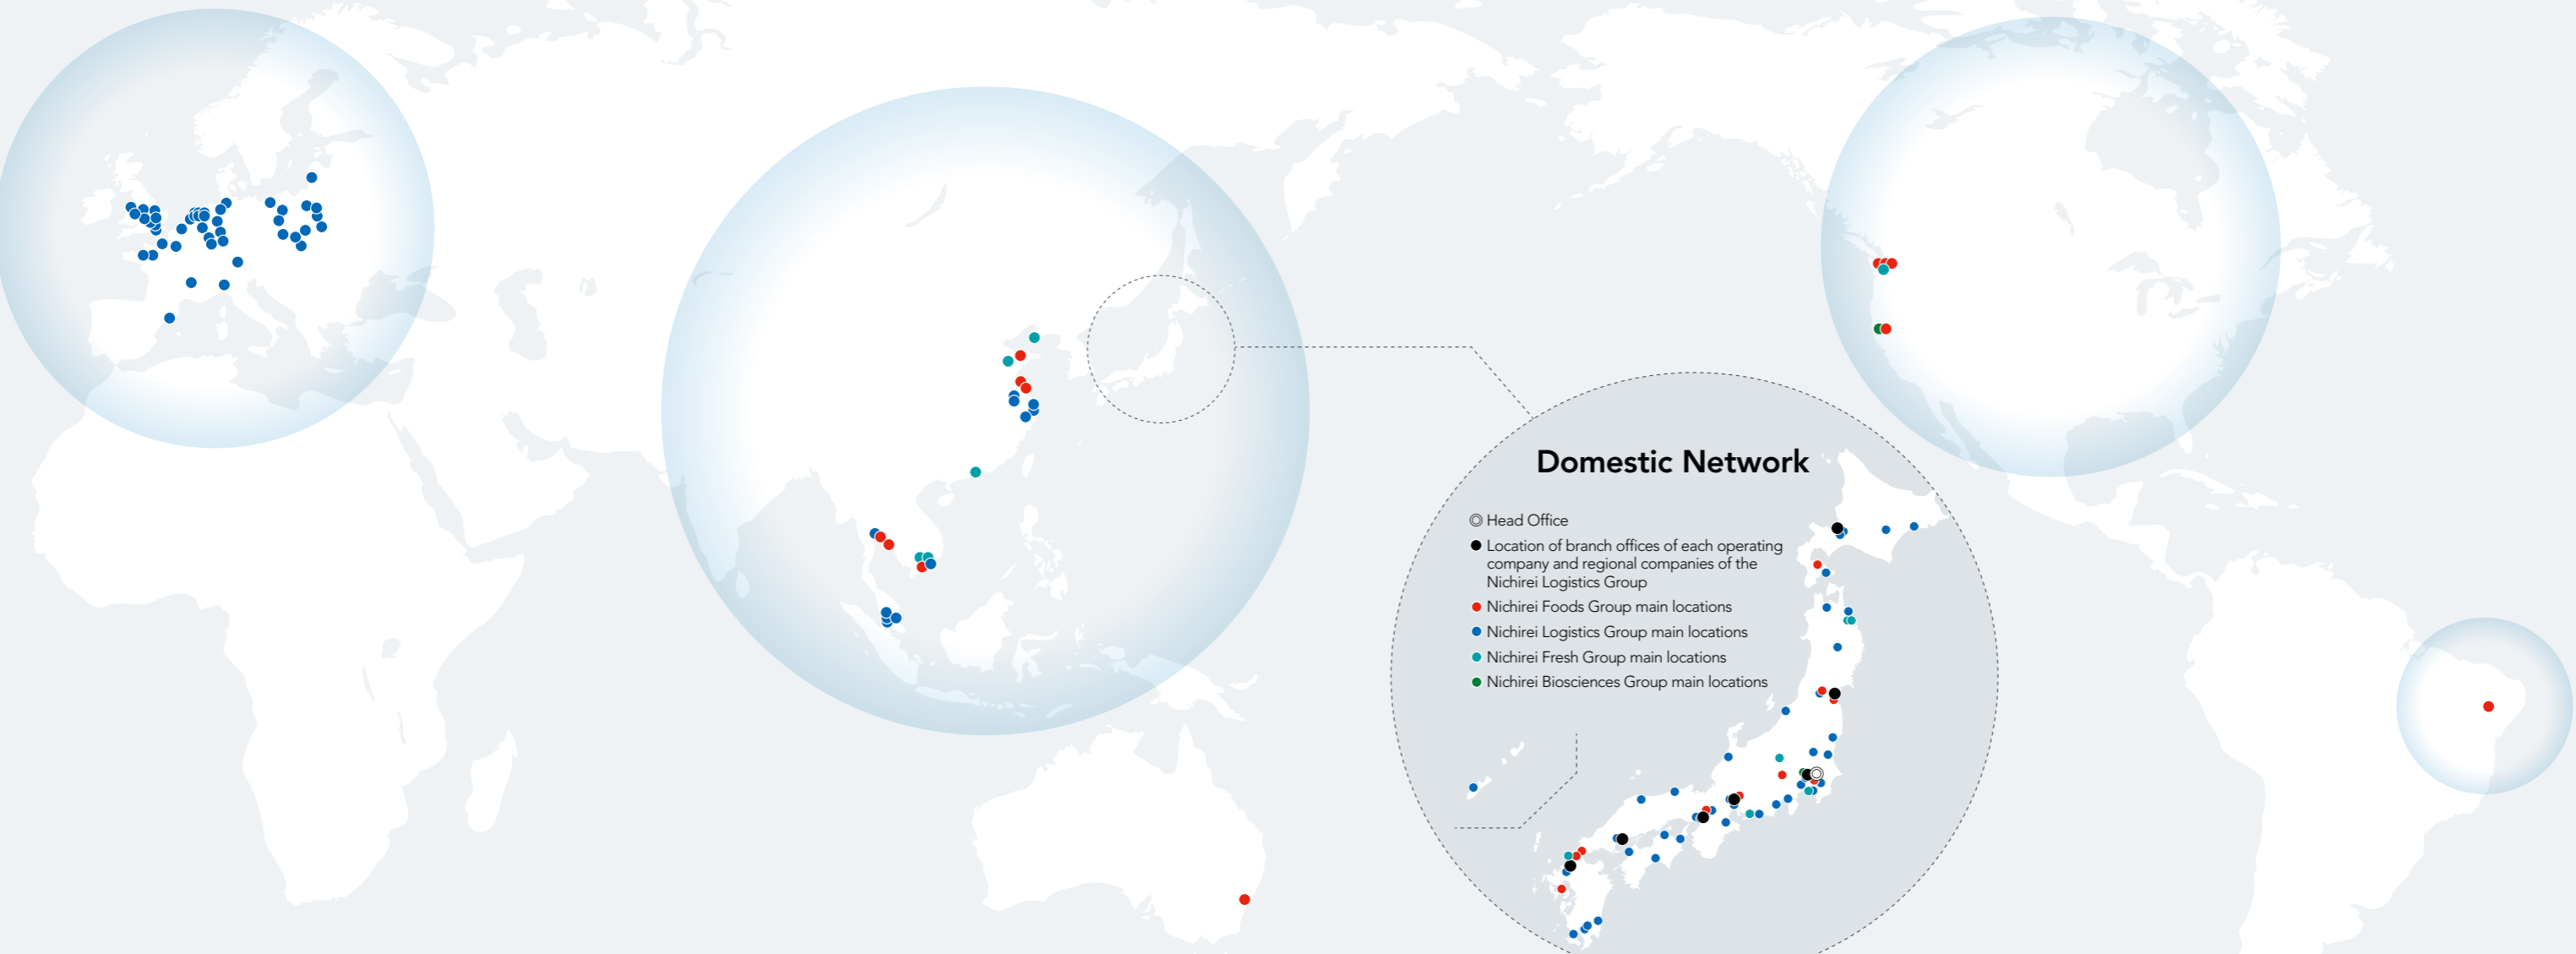

Nichirei Group Global Network (Bases/Main Areas of Activity)

● Nichirei Foods Group ● Nichirei Logistics Group ● Nichirei Fresh Group ● Nichirei Biosciences Group

See the following for more details on our network.
<https://www.nichirei.co.jp/english/corpo/outline/group>

Domestic Network

- ◎ Head Office
- Location of branch offices of each operating company and regional companies of the Nichirei Logistics Group
- Nichirei Foods Group main locations
- Nichirei Logistics Group main locations
- Nichirei Fresh Group main locations
- Nichirei Biosciences Group main locations

Nichirei Fresh Group

- **China**
 RIZHAO MAI LENG FOOD TRADING COMPANY LIMITED
 Nichirei Fresh Hong Kong, Limited
 Nichirei Fresh Dalian Co., Ltd.

- **Vietnam**
 Trans Pacific Seafood Co., Ltd.
 Nichirei Fresh Vietnam Company Limited

- **Nichirei Biosciences Inc.**

Nichirei Logistics Group

- **Nichirei Logistics Group Inc.**
 Nichirei Logistics Hokkaido, Inc.
 Nichirei Logistics Tohoku, Inc.
 Kyokurei Inc.
 Nichirei Logistics Tokai, Inc.
 Nichirei Logistics Kansai, Inc.
 Nichirei Logistics Chushikoku, Inc.
 Nichirei Logistics Kyushu, Inc.
 Sapporo Nichirei Service Inc.
 Tohoku Nichirei Service Inc.
 Tokyo Nichirei Service Inc.
 Kyokurei Operation Inc.
 Nagoya Nichirei Service Inc.
 Osaka Nichirei Service Inc.
 Chushikoku Nichirei Service Inc.
 Kyushu Nichirei Service Inc.
 NK Trans Inc.
 Logistics Network Inc.
 Nichirei Logistics Engineering Inc.